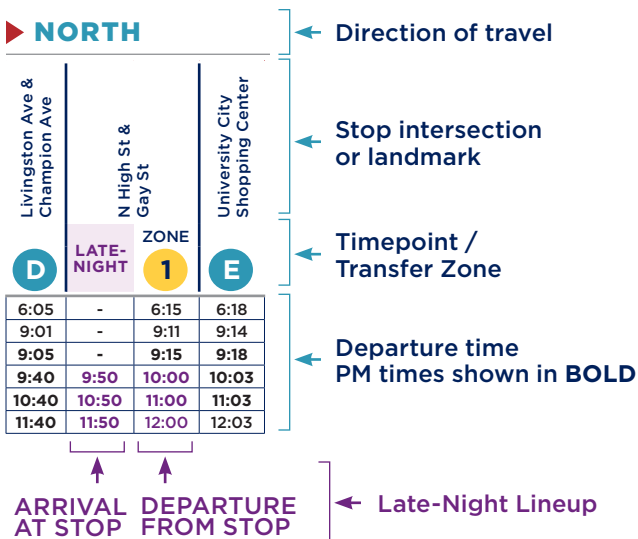

VEHICLE FREQUENCY

STANDARD

Mon-Fri: 5 a.m.-11 p.m.
Sat, Sun: 5 a.m.-10 p.m.
Departure times
16-60 minutes apart

FREQUENT

Mon-Fri: 5 a.m.-11 p.m.
Sat, Sun: 5 a.m.-10 p.m.
Departure times
15 minutes or less

RUSH HOUR

Mon-Fri:
6:30-9 a.m.
3-6 p.m.

HOLIDAY SERVICE

Please note: COTA observes Sunday schedules on holidays, including New Year's Day, Martin Luther King Jr. Day, Memorial Day, Juneteenth, Independence Day, Labor Day, Veterans Day, Thanksgiving and Christmas.

USING YOUR SCHEDULE

Lineups are times when most major lines arrive Downtown at the same time for transfers, occurring all day Sunday and after 9 p.m. Monday-Saturday. See schedule for times.

TRANSFERS

The **Line 10 only passes through Zone 2** and transfers can be made for every other line at Broad and the following intersections: Front St, High St, 3rd St and 4th St.

E Broad St & N 3rd St:

Line 10 Stop 4148
Lines 3, 6, 8 and 9:
Stop 4114

E Broad St & S 4th St:

Line 10 Stop 4136
Lines 3, 6, 8 and 9:
Stop 7434

E Broad St & N 4th St:

Line 10 Stop 7158
Lines 3, 6, 8 and 9:
Stop 7434